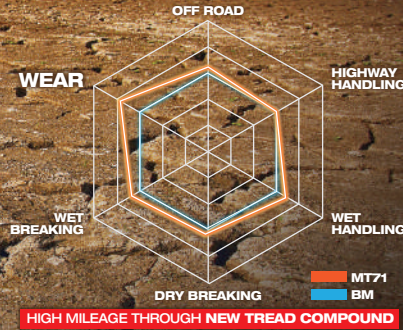

ROAD VENTURE MT71

● KUMHO TIRE

2020 SPRING KUMHO PROMOTION

Receive a rebate of up to
\$100 on a Kumho Tire Visa* Prepaid Card
when you purchase
a set of 4 qualifying Kumho Tires from

March 1st - June 30th, 2020

Like a
German Shepherd
Up for adventure, year-round

SOLUS HA31

Like a
Doberman
smart, loyal and stylish
smooth on any type of trip

CRUGEN HT51

Like a
Rottweiler
confident and powerful,
all-exceptional terrain

ROAD VENTURE AT51

The purchase of select KUMHO TIRE products enables you to help, save animals in need. With your purchase of a Kumho Tire HA31, HT51, or AT51, Kumho Tire Canada will donate part of the net proceeds to the ON SPCA to help animals in need.